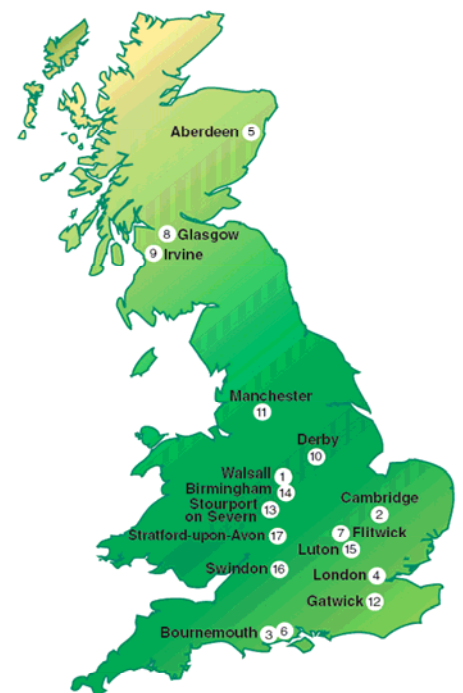

Menzies Hotels owns a unique portfolio of 17 distinctive hotels located throughout England and Scotland.

Hotel

1. Baron's Court
2. Cambridge Hotel & Golf Club
3. Carlton
4. Prince Regent
5. Dyce
6. East Cliff Court
7. Flitwick Manor
8. Glasgow
9. Irvine
10. Mickleover
11. Pinewood
12. Chequers
13. Stourport Manor
14. Strathallan
15. Strathmore
16. Swindon
17. Welcombe Hotel Spa & Golf Club

Location

- Walsall
- Cambridge
- Bournemouth
- Chigwell, Essex
- Aberdeen Airport
- Bournemouth
- Nr Woburn
- Glasgow
- Ayrshire
- Derby
- Manchester Airport
- Gatwick Airport
- Nr Kidderminster
- Birmingham
- Luton
- Swindon
- Stratford-upon-Avon