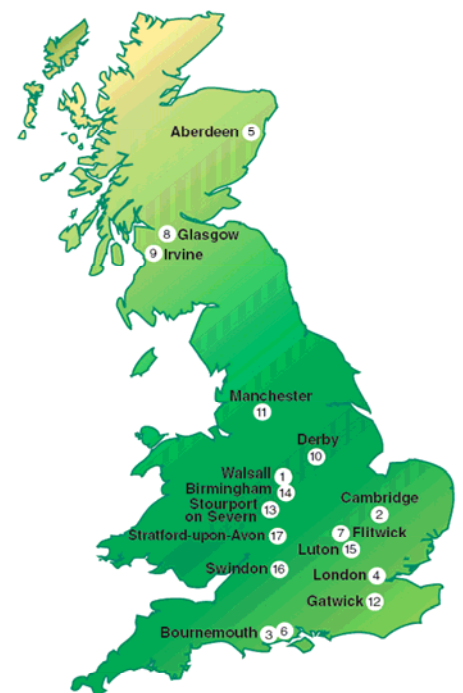

#### Hotel

1. Baron's Court
2. Cambridge Hotel & Golf Club
3. Carlton
4. Prince Regent
5. Dyce
6. East Cliff Court
7. Flitwick Manor
8. Glasgow
9. Irvine
10. Mickleover
11. Pinewood
12. Chequers
13. Stourport Manor
14. Strathallan
15. Strathmore
16. Swindon
17. Welcombe Hotel Spa & Golf Club

#### Location

- Walsall  
 Cambridge  
 Bournemouth  
 Chigwell, Essex  
 Aberdeen Airport  
 Bournemouth  
 Nr Woburn  
 Glasgow  
 Ayrshire  
 Derby  
 Manchester Airport  
 Gatwick Airport  
 Nr Kidderminster  
 Birmingham  
 Luton  
 Swindon  
 Stratford-upon-Avon