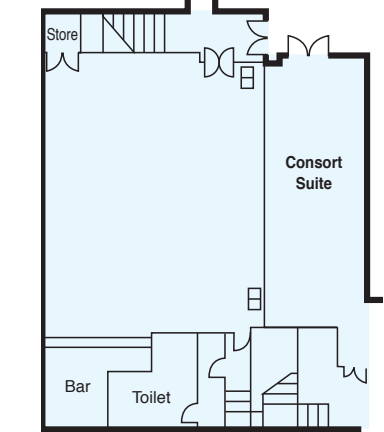

Meetings & Events

With six function suites ranging from dedicated boardrooms to a suite seating up to 350 delegates the Menzies Prince Regent can accommodate a wide range of meeting and private dining requirements.

Capacities

ROOM NAME	REGENCY SUITE	PRINCESS SUITE	DUCHESS SUITE
FLOOR	Ground	First	First
DIMENSIONS			
Length (feet)	80'	81'	34'
Length (metres)	24	24.3	10.2
Width (feet)	40'	34'	28'
Width (metres)	12	10.2	8.4
Area sq ft	3200	2754	952
Area sq mtrs	288	247.9	85.7
Height max ft	10	9.5	9.3
Height max mtrs	3	2.9	2.8
CAPACITIES			
Theatre style	350	250	60
School room	150	130	36
U-Shape	90	70	30
Boardroom	60	80	36
Reception/buffet	350	150	60
Dinner	300	200	70
TECHNICAL INFORMATION			
Lighting	Tungsten/Dichloric	Tungsten/Dichloric	Tungsten/Dichloric
Controls in Room	YES	YES	NO
Dimmers	YES	YES	YES
Black Out	YES	YES	YES
Windows	NO	NO	YES
Sound System	YES	YES	NO
Power			
No. of 13 amp sockets	11	16	23
Access			
Door	Height	6' 5"	6' 10"
	Metres	1.95	2.0
Door	Width	7' 6"	6' 5"
	Metres	2.25	1.95
Telephone Points	YES	YES	YES
Air Conditioning	YES	YES	YES
Background Music	YES	YES	NO

Regency Suite

Duchess Suite

Princess Suite