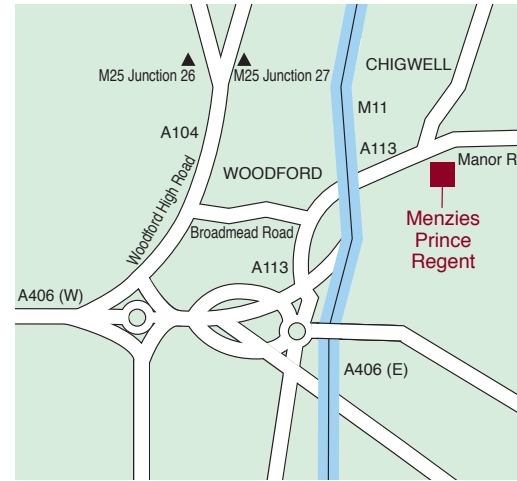

Location

Facilities

- 61 en-suite bedrooms
- 6 function rooms
- Brasserie restaurant
- Lounge bar
- Garden/terrace
- Grounds suitable for team building events
- Wifi access
- Extensive car parking

For detailed directions please visit our website www.menzieshotels.co.uk