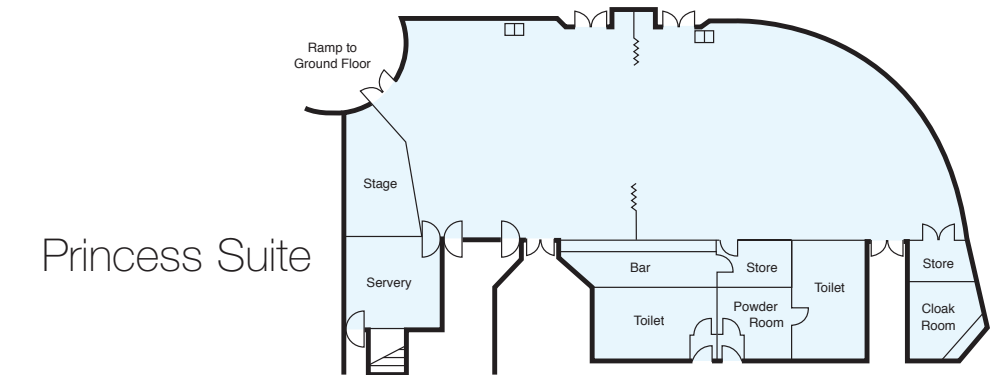

Capacities

ROOM NAME	REGENCY SUITE	PRINCESS SUITE	DUCHESS SUITE
FLOOR	Ground	First	First
DIMENSIONS			
Length (feet)	80'	81'	34'
Length (metres)	24	24.3	10.2
Width (feet)	40'	34'	28'
Width (metres)	12	10.2	8.4
Area sq ft	3200	2754	952
Area sq mtrs	288	247.9	85.7
Height max ft	10	9.5	9.3
Height max mtrs	3	2.9	2.8
CAPACITIES			
Theatre style	350	250	60
School room	150	130	36
U-Shape	90	70	30
Boardroom	60	80	36
Reception/buffet	350	150	60
Dinner	300	200	70
TECHNICAL INFORMATION			
Lighting	Tungsten/Dichloric	Tungsten/Dichloric	Tungsten/Dichloric
Controls in Room	YES	YES	NO
Dimmers	YES	YES	YES
Black Out	YES	YES	YES
Windows	NO	NO	YES
Sound System	YES	YES	NO
Power			
No. of 13 amp sockets	11	16	23
Access			
Door	Height	6' 5"	6' 10"
	Metres	1.95	2.0
Door	Width	7' 6"	6' 5"
	Metres	2.25	1.95
Telephone Points	YES	YES	YES
Air Conditioning	YES	YES	YES
Background Music	YES	YES	NO

Regency Suite

Duchess Suite

Princess Suite