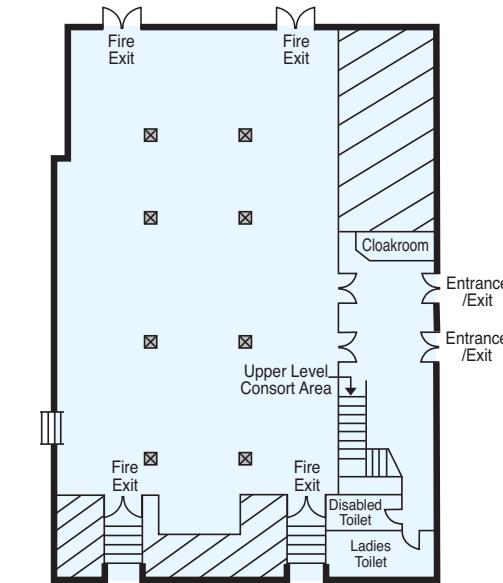

Meetings & Events

With six function suites ranging from dedicated boardrooms to a suite seating up to 350 delegates the Menzies Prince Regent can accommodate a wide range of meeting and private dining requirements.

Capacities

ROOM NAME	REGENCY SUITE	PRINCESS SUITE	DUCHESS SUITE
FLOOR	Ground	First	First
DIMENSIONS			
Length (feet)	80'	81'	34'
Length (metres)	24	24.3	10.2
Width (feet)	40'	34'	28'
Width (metres)	12	10.2	8.4
Area sq ft	3200	2754	952
Area sq mtrs	288	247.9	85.7
Height max ft	10	9.5	9.3
Height max mtrs	3	2.9	2.8
CAPACITIES			
Theatre style	350	250	60
School room	150	130	36
U-Shape	90	70	30
Boardroom	60	80	36
Reception/buffet	350	150	60
Dinner	300	200	70
TECHNICAL INFORMATION			
Lighting	Tungsten/Dichloric	Tungsten/Dichloric	Tungsten/Dichloric
Controls in Room	YES	YES	NO
Dimmers	YES	YES	YES
Black Out	YES	YES	YES
Windows	NO	NO	YES
Sound System	YES	YES	NO
Power			
No. of 13 amp sockets	11	16	23
Access			
Door	Height	6' 5"	6' 10"
	Metres	1.95	2.0
Door	Width	7' 6"	6' 5"
	Metres	2.25	1.95
Telephone Points	YES	YES	YES
Air Conditioning	YES	YES	YES
Background Music	YES	YES	NO