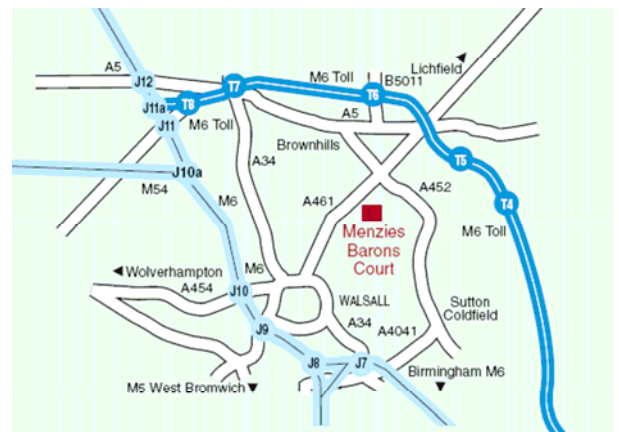

MenziesBaron'sCourt

The Hotel

Conveniently located just north of Birmingham, close to the M6 toll, the Menzies Baron's Court hotel offers an extensive range of facilities.

The hotel has 94 en-suite bedrooms including executive rooms and a suite, a spacious lounge bar, stylish Brasserie restaurant and a superb Waves Health & Leisure Club.

- Rail: Bloxwich Railway Station – 4 miles
- Air: Birmingham International Airport – 20 miles
- Motorway: M6 – 5.5miles