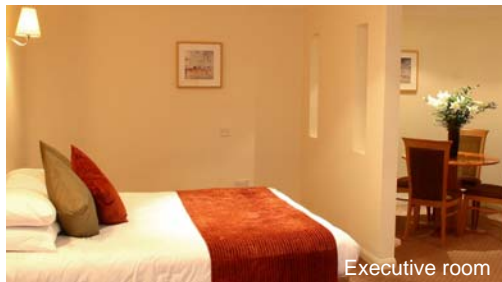

Facilities

- 94 bedrooms
- Brasserie restaurant
- Bar
- Wifi access
- Satellite TV
- Free car parking
- Waves Health & Leisure Club

Meeting & Events Facilities

- 4 function rooms
- **PremierMeetings Package**
- Executive Boardrooms
- Wifi access
- Free car parking

Meetings and Events

PremierMeetings - The complete meetings solution

Our meetings package has been designed to accommodate all your requirements to enable you to focus on your meeting objectives:

- Dedicated hotel contact on the day
- Hire of main meeting room
- Data projector and screen
- Bacon rolls on arrival
- Unlimited tea and coffee
- Mineral water
- Morning and afternoon refreshments
- Selection of lunch options
- Meeting table confectioneries
- Complimentary stationery
- Wifi access available

Trainers or Event Organisers can enjoy the following enhancements to our delegate package:

- Complimentary upgrade to an executive room or suite
- Complimentary Wifi internet access
- Reserved car parking – near to the meeting room

PremierMeetingsLite package also available with day delegate rates from just £19.50 – please call for further details

Maximum Capacities

• Theatre	200
• Classroom	80
• U-Shape	42
• Boardroom	40
• Cabaret	60
• Dinner Dance	140

- Rail: Bloxwich Railway Station – 4 miles
- Air: Birmingham International Airport – 20 miles
- Motorway: M6 – 5.5miles