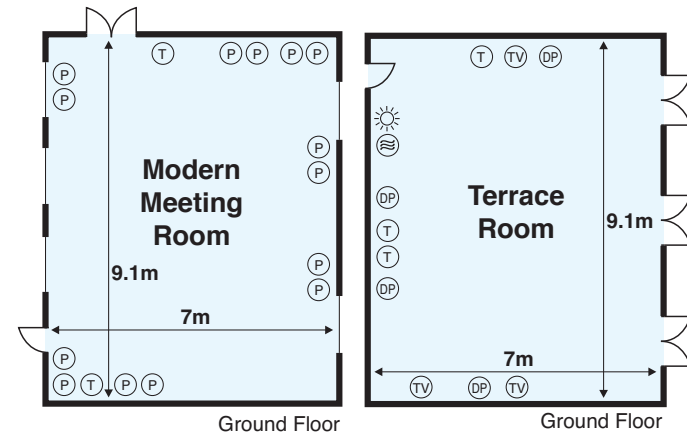

Menzies Cambridge Hotel & Golf Club

- (T) Telephone
- (DP) Double 13 amp Socket
- (P) Single 13 amp Socket
- (AC) Air-conditioning Controls
- (TV) TV Aerial Point
- (LC) Light Controls
- Moveable Partition

Cambridgeshire Suite

Ground Floor

Ground Floor