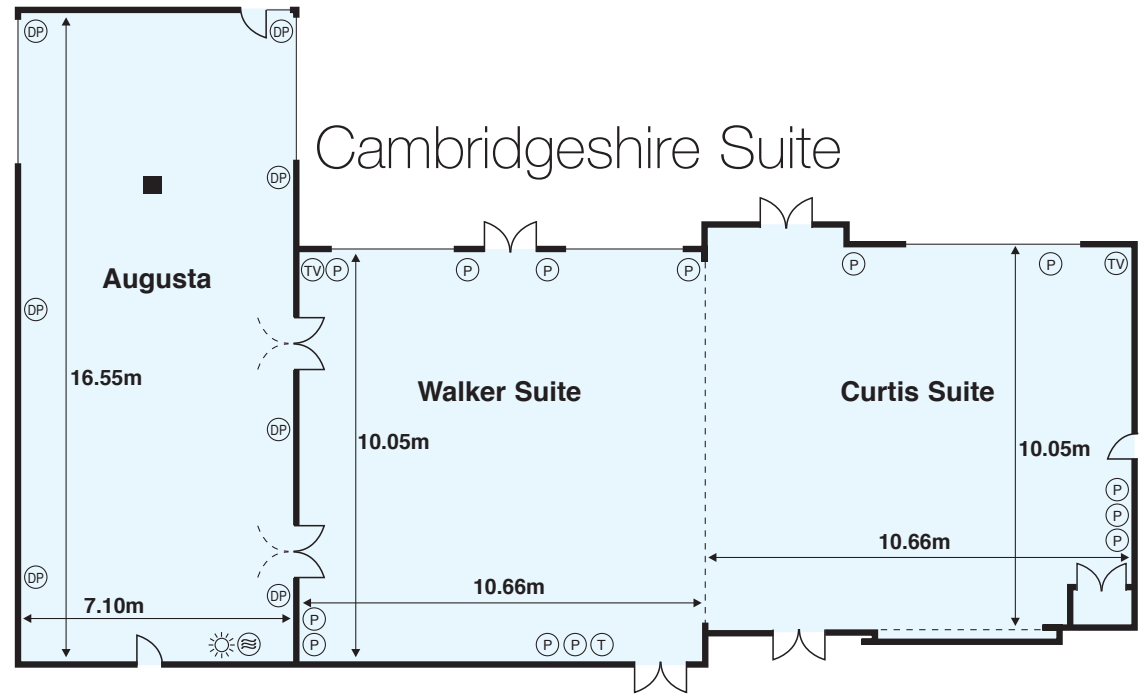

Menzies Cambridge Hotel & Golf Club

- (T) Telephone
- (DP) Double 13 amp Socket
- (P) Single 13 amp Socket
- (AC) Air-conditioning Controls
- (TV) TV Aerial Point
- (LC) Light Controls
- Moveable Partition

Cambridgeshire Suite

Ground Floor

Ground Floor