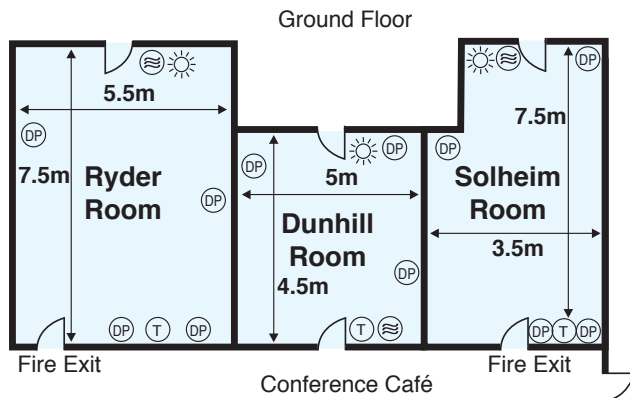

Menzies Cambridge Hotel & Golf Club

- (T) Telephone
- (DP) Double 13 amp Socket
- (P) Single 13 amp Socket
- (AC) Air-conditioning Controls
- (TV) TV Aerial Point
- (LC) Light Controls
- Moveable Partition

Cambridgeshire Suite

Ground Floor

Ground Floor