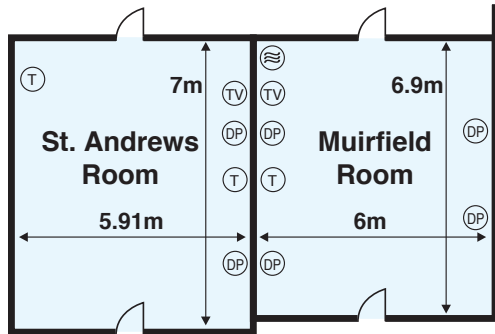

Menzies Cambridge Hotel & Golf Club

- (T) Telephone
- (DP) Double 13 amp Socket
- (P) Single 13 amp Socket
- (AC) Air-conditioning Controls
- (TV) TV Aerial Point
- (LC) Light Controls
- Moveable Partition

Cambridgeshire Suite

Ground Floor

Ground Floor