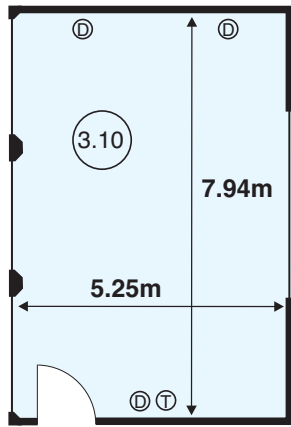

# MenziesIrvine

- Ⓧ Double Powerpoint
- Ⓣ Telephone
- ⓉⓂ TV Aerial Point
- Ⓟ 3 Phase Power
- ⓁⓉ Light Dimming Switch
- Ⓛ Light Switch
- Ⓜ Microphone Socket
- ⓂⓈ Air Conditioning Control
- ⓈⓈ Ceiling Screen Control
- ⓈⓈⓈ Ceiling Height

Entrance

Menzies Suite

Grand Ballroom

Reception & Patio

Irvine Suite

Entrance

Entrance