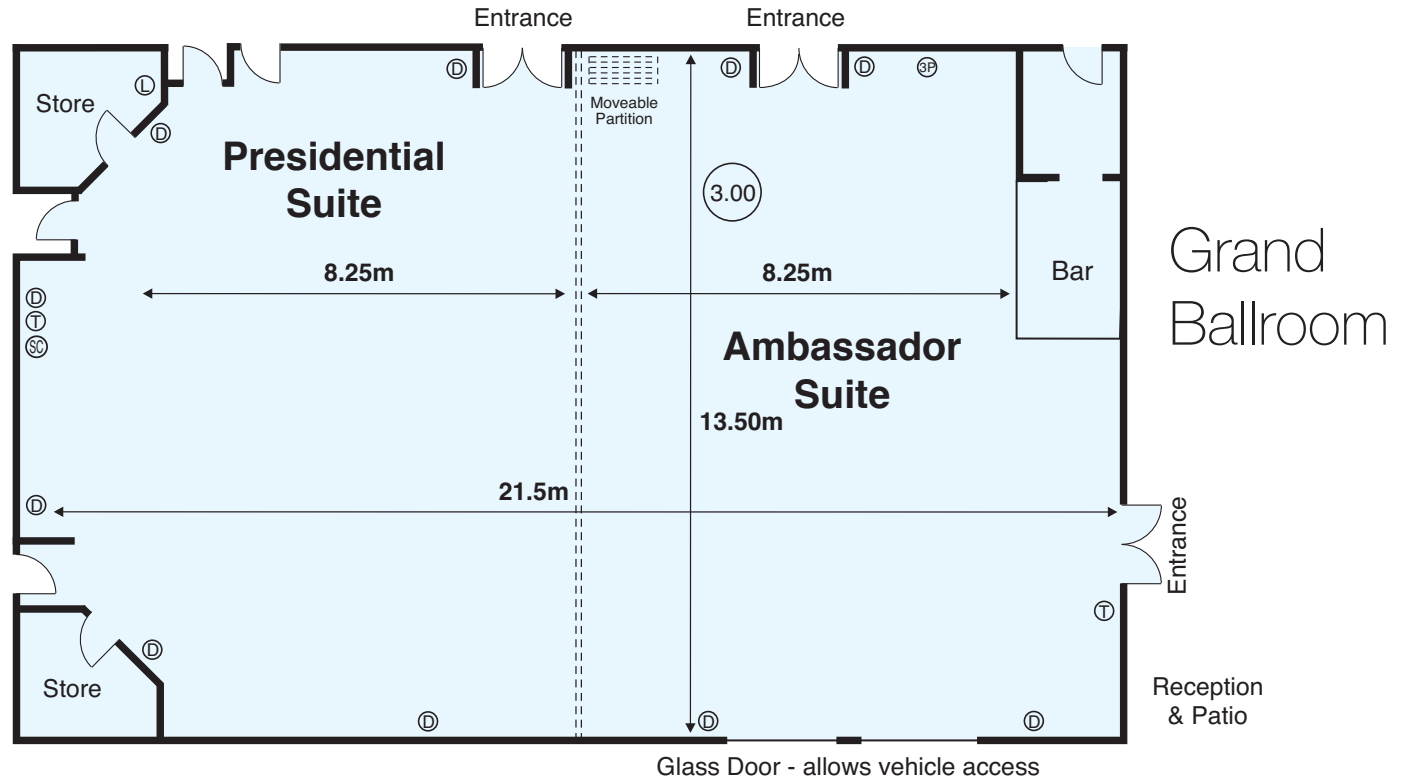

# MenziesIrvine

- Ⓧ Double Powerpoint
- Ⓣ Telephone
- ⓉⓂ TV Aerial Point
- Ⓟ 3 Phase Power
- ⓁⓉ Light Dimming Switch
- Ⓛ Light Switch
- Ⓜ Microphone Socket
- ⓂⓈ Air Conditioning Control
- ⓈⓈ Ceiling Screen Control
- ⓈⓈⓈ Ceiling Height

Entrance

Menzies Suite

Grand Ballroom

Reception & Patio

Irvine Suite

Entrance

Entrance