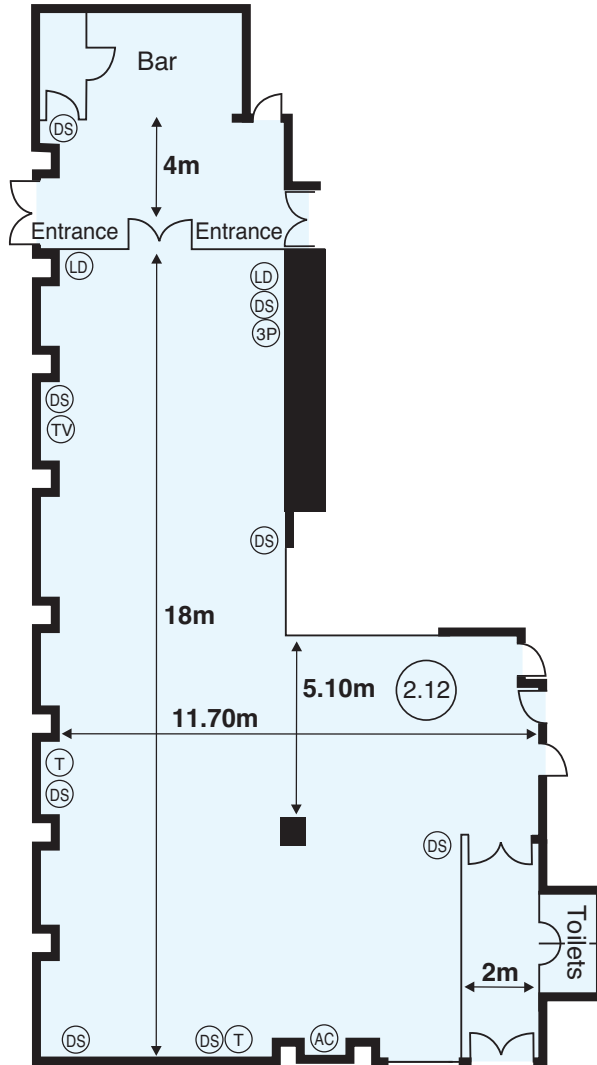

Menzies Pinewood

- ⓁⓈ Double Powerpoint
- Ⓣ Telephone
- ⓉⓋ TV Aerial Point
- ⓅⓅ 3 Phase Power
- ⓅⓅ 3 Phase 16Amp Supply
- ⓁⓉ Light Dimming Switch
- ⓐⓐ Air Conditioning Control
- ⓁⓈⓉⓃ ISDN Line
- ⓈⓈⓈ Ceiling Height

Tatton Suite

Cheshire Suite

Chelford Suite