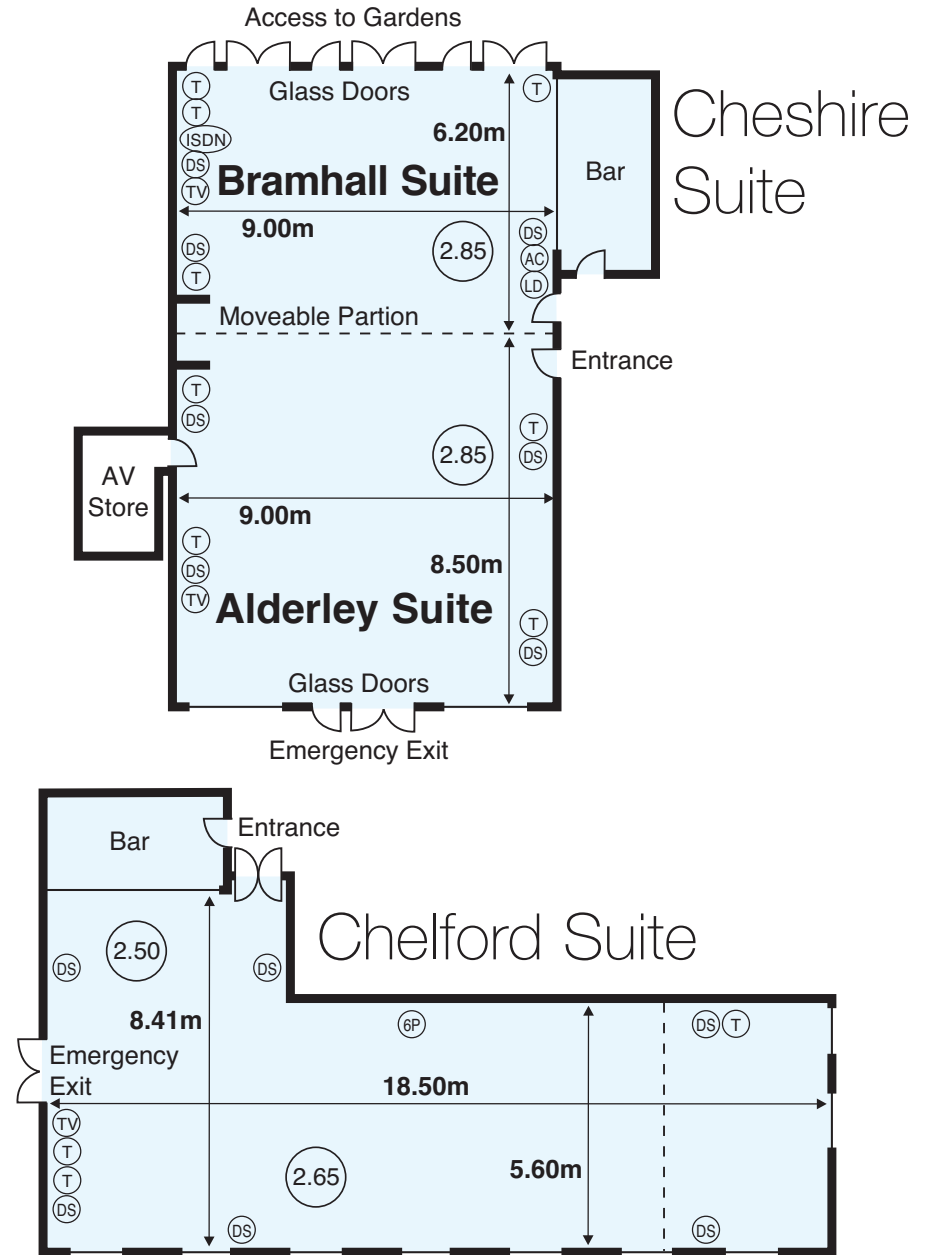

Menzies Pinewood

- ⓁⓈ Double Powerpoint
- Ⓣ Telephone
- ⓉⓋ TV Aerial Point
- ⓅⓅ 3 Phase Power
- ⓅⓅ 3 Phase 16Amp Supply
- ⓁⓉ Light Dimming Switch
- ⓐⓐ Air Conditioning Control
- ⓁⓈⓉⓃ ISDN Line
- ⓈⓈⓈ Ceiling Height

Tatton Suite

Cheshire Suite

Chelford Suite