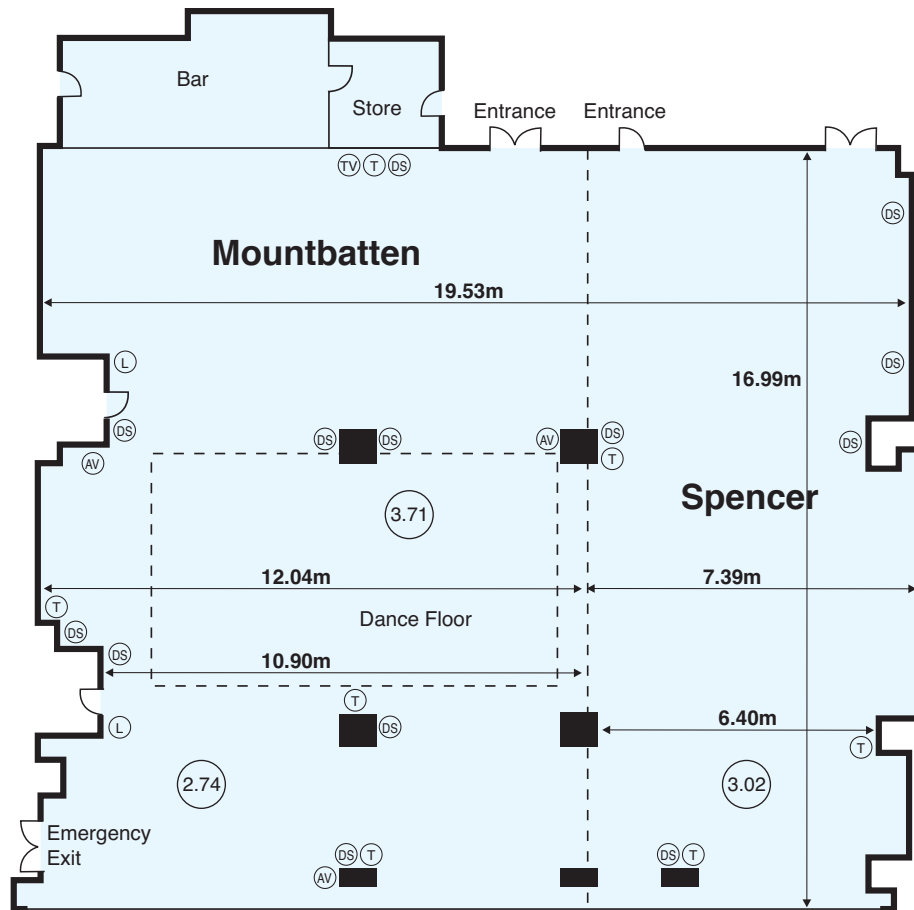

Best Western Menzies Strathmore

- (P) Powerpoint
- (DS) Double Powerpoint
- (T) Telephone
- (TV) TV Aerial Point
- (L) Light Switch
- (AV) Audio Visual Socket
- (0.00) Ceiling Height

Castle Suite

Windsor Suite