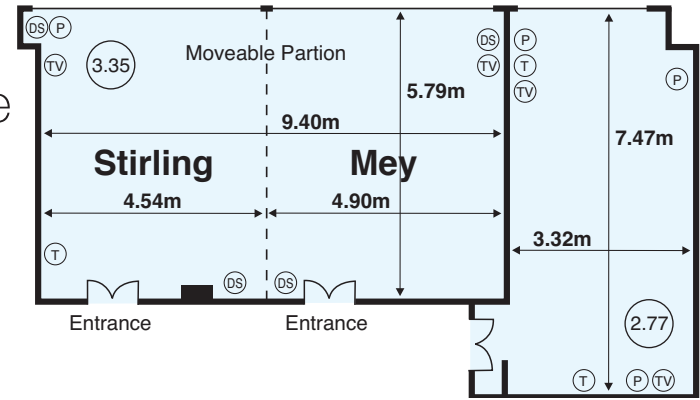

Best Western Menzies Strathmore

- (P) Powerpoint
- (DS) Double Powerpoint
- (T) Telephone
- (TV) TV Aerial Point
- (L) Light Switch
- (AV) Audio Visual Socket
- (0.00) Ceiling Height

Castle Suite

Windsor Suite