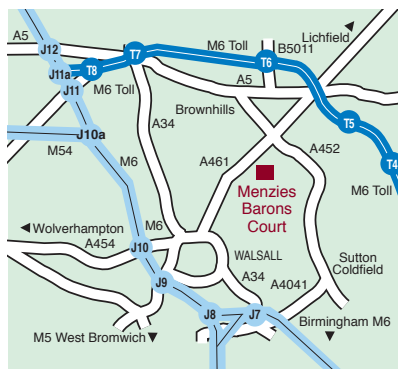

Location

Road: From North West - leave M6 at J12 - take A5 to Brownhills through Cannock. At roundabout with A461, turn right onto the A461. The hotel is located on the left after approx. three miles.

From the North East - leave M42 at J10 and take A5 to Brownhills. Continue on A5 for about 12 miles, turning left at roundabout onto A461 to Walsall. The hotel is located on the left after approx. three miles.

From South West and South East - leave M6 at J7, take the A34 towards Walsall, follow the A4148 ring road. At roundabout with A461 junction, turn right onto A461 to Lichfield. The hotel is located on the right after approx. three miles.

The Hotel

Conveniently located just north of Birmingham, close to the M6 toll, the Menzies Baron's Court is a modern hotel offering an extensive range of facilities.

The hotel offers 94 en-suite bedrooms including executive rooms, a spacious lounge, stylish Brasserie restaurant and a superb Waves Health and Leisure Club.

Menzies Baron's Court's close proximity to Birmingham and easy access to many attractions makes it the ideal location for both business and leisure guests.

Places of interest include;

- NEC
- Lichfield
- Cadbury World
- Drayton Manor Park and Zoo