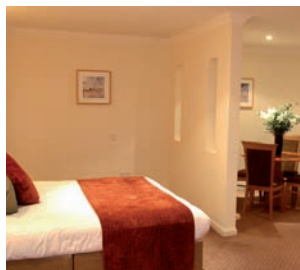

MenziesBaronsCourt

WALSALL • BIRMINGHAM

- Corporate Travel
- Meetings and Events
- Weddings and Celebrations
- Leisure Breaks