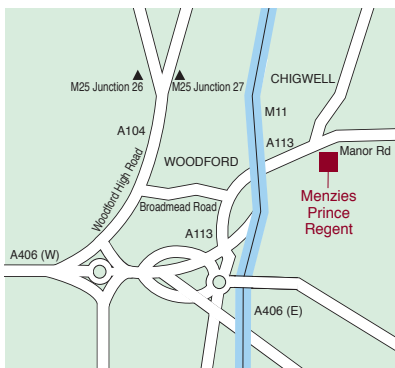

Location

Road: Located in Woodford Bridge, the hotel is ideally situated for travel into the city or the West End and also benefits from excellent access to the M25 and the home counties.

If coming into London from the Home Counties it is advisable to exit the M25 at J26 and then continue through Loughton and Chigwell as opposed to taking the M11.

Rail: Woodford underground station (Central Line) is 1 mile.

Air: Stansted Airport is 30 miles from the hotel, Heathrow Airport is 40 miles from the hotel and Gatwick Airport is 75 miles from the hotel.

Central Reservations
0845 850 3013

www.menzieshotels.co.uk

Menzies Prince Regent

LONDON

- Corporate Travel
- Meetings and Events
- Weddings and Celebrations
- Leisure Breaks

The Hotel

Conveniently located just two miles from the M11, eight miles from junction 26 of the M25 and only 30 miles from Stansted Airport, the Menzies Prince Regent is a stylish hotel offering four-star standards of facilities and service.