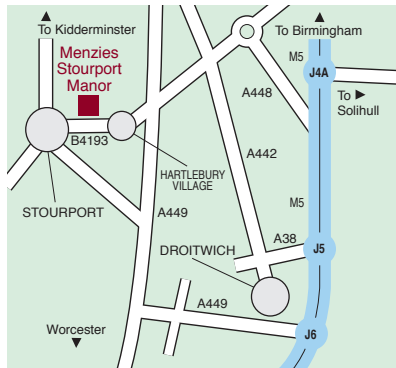

# Location

# Menzies Stourport Manor

WORCESTERSHIRE

**Road:** The hotel is located near Kidderminster on the outskirts of Stourport on Severn just 12 miles from the M5.

Exit the motorway at J6 and follow A449 towards Kidderminster. Take B4193 sign posted towards Stourport, continue through Hartlebury Village bearing right at the White Hart Public House, the hotel is situated approximately one mile ahead on the right hand side.

**Air:** Birmingham International Airport is 26 miles from the hotel.

Places of interest located nearby are:

- West Midlands Safari and Leisure Park
- Worcester Cathedral
- Severn Valley Railway