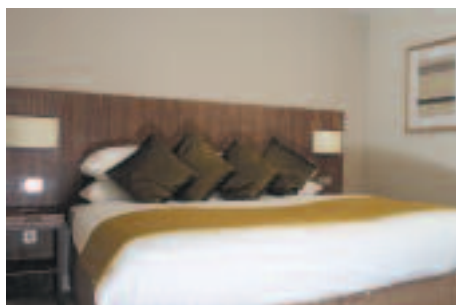

Located on the outskirts of Stratford-upon-Avon, the hotel is situated just over 5 miles from junction 15 of the M40 and is easily accessible from both Birmingham and London.

Each of the 78 en-suite bedrooms has been individually decorated and many boast 19th century antiques and splendid oil paintings. The garden rooms have been tastefully designed in a contemporary style while the four-poster rooms and suites provide traditional, elegant luxury.

With a choice of seven superb spa day packages and two special residential packages for you to choose from, the Menzies Welcombe Spa & Health Club is your country retreat from the world.

Facilities

- Level deck swimming pool with underwater music
- Heated loungers and foot spas
- State of the art gymnasium
- Selection of treatment rooms
- Four thermal experience rooms
- Ice fountain
- Tropical and polar storm showers

Offering a unique choice of one, two and three bedroom apartments all with a modern, open plan living and dining area and fully equipped kitchen, you're free to simply relax and enjoy. With use of the hotels facilities, you can try your hand at golf or pamper yourself at the Welcombe Spa. Everything you need is right on your doorstep.