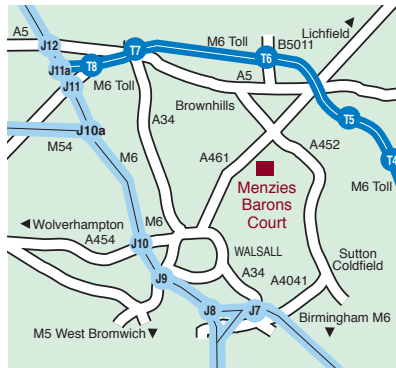

Location

MenziesBaronsCourt

WALSALL • BIRMINGHAM

Road: From North West - leave M6 at J12 - take A5 to Brownhills through Cannock. At roundabout with A461, turn right onto the A461. The hotel is located on the left after approx. three miles.

From the North East - leave M42 at J10 and take A5 to Brownhills. Continue on A5 for about 12 miles, turning left at roundabout onto A461 to Walsall. The hotel is located on the left after approx. three miles.

From South West and South East - leave M6 at J7, take the A34 towards Walsall, follow the A4148 ring road. At roundabout with A461 junction, turn right onto A461 to Lichfield. The hotel is located on the right after approx. three miles.

Menzies Baron's Court's close proximity to Birmingham and easy access to many attractions makes it the ideal location for both business and leisure guests.

Places of interest include;

- NEC
- Lichfield
- Cadbury World
- Drayton Manor Park and Zoo