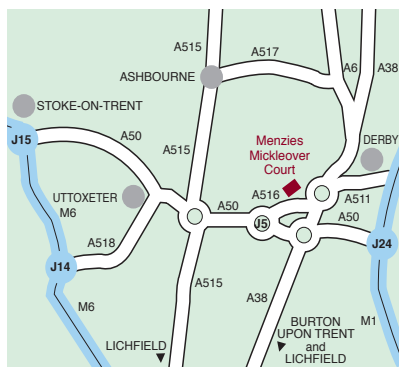

## Location

## Menzies Mickleover Court

DERBYSHIRE

**Road:** From south and west: Leave M6 at J15 or M1 at J24 and take A50 towards Derby. Leave at J5 and follow A516 to Derby. Follow the brown sign for 'Mickleover Court Hotel' and exit the A516. Take the first exit at the roundabout, the hotel situated on the left.

From north: Leave M1, J28 for A38 to Derby. Stay on A38 for about twenty minutes. Take A516 for Uttoxeter. Follow the brown sign for 'Mickleover Court Hotel' and exit the A516. The hotel is on the right.

## The Hotel

---

The Menzies Mickelover Court is considered the leading four-star hotel in the area and is conveniently located close to the city centre of Derby, just 2 miles from the A38 and A50 and only 17 miles from East Midlands Airport.