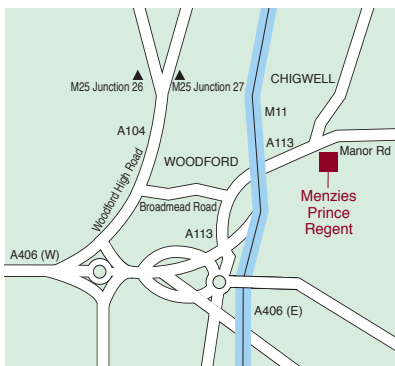

Location

Menzies Prince Regent

LONDON

Road: Located in Woodford Bridge, the hotel is ideally situated for travel into the city or the West End and also benefits from excellent access to the M25 and the home counties.

If coming into London from the Home Counties it is advisable to exit the M25 at J26 and then continue through Loughton and Chigwell as opposed to taking the M11.

Rail: Woodford underground station (Central Line) is 1 mile.

Air: Stansted Airport is 30 miles from the hotel, Heathrow Airport is 40 miles from the hotel and Gatwick Airport is 75 miles from the hotel.

Menzies Prince Regent

Manor Road • Woodford Bridge • Essex • IG8 8AE

- Corporate Travel
- Meetings and Events
- Weddings and Celebrations
- Leisure Breaks

The Hotel

Conveniently located just two miles from the M11, eight miles from junction 26 of the M25 and only 30 miles from Stansted Airport, the Menzies Prince Regent is a stylish hotel offering four-star standards of facilities and service.