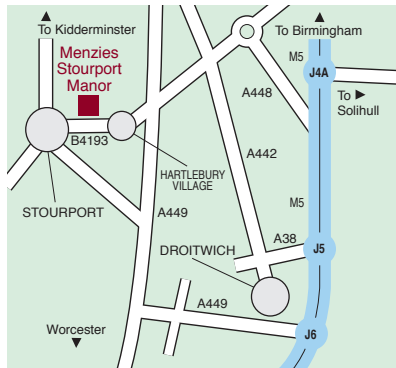

Location

Menzies Stourport Manor

WORCESTERSHIRE

Road: The hotel is located near Kidderminster on the outskirts of Stourport on Severn. The M5 is just 12 miles away, about a 20 minutes car journey.

The best access to use is to exit the M5 at Junction 6 and follow the A449, marked Kidderminster. Nearing Stourport, exit the A449 onto the A4025/Stourport Road, marked Stourport on Severn. At the next roundabout, take the 2nd exit right, onto the B4193 towards Hartlebury village. The hotel is on the left hand side at the top of the hill.

The Hotel

Conveniently located near Kidderminster, just a few miles from the M5, the Menzies Stourport Manor is a four-star contemporary country house hotel, set in 23 acres, offering four-star standards of facilities and service.

Conveniently situated for both the Cotswolds and the Malvern Hills, with Stourport-on-Severn, Kidderminster and Bewdley all a short drive away, the Menzies Stourport Manor is the perfect base for exploring the treasures of Worcestershire and beyond.

Places of interest located nearby are:

- West Midlands Safari and Leisure Park
- Worcester Cathedral
- Severn Valley Railway